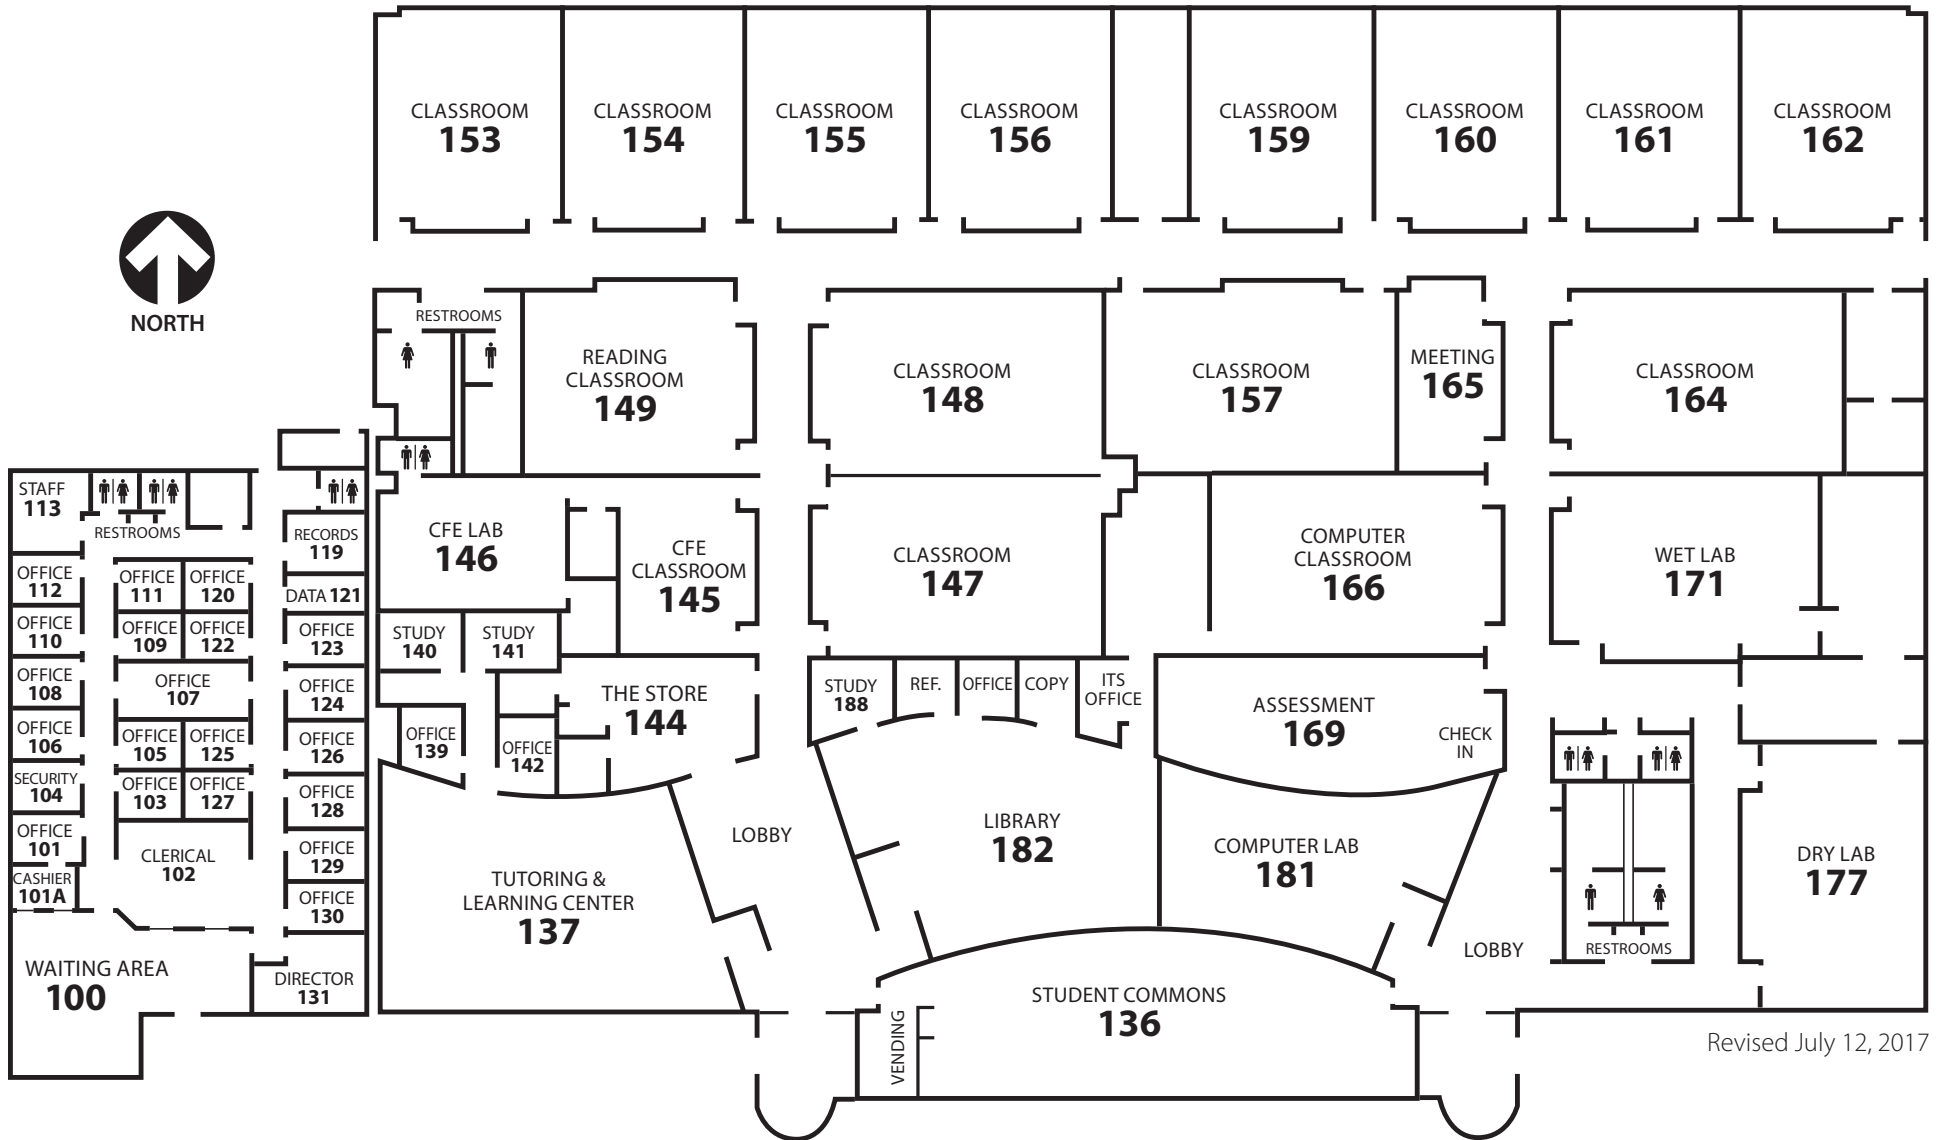

NORTH

Revised July 12, 2017

Palmdale Center

2301 EAST PALMDALE BLVD. PALMDALE, CA 93550 • (661) 722-6400 • www.avc.edu/palmdale/